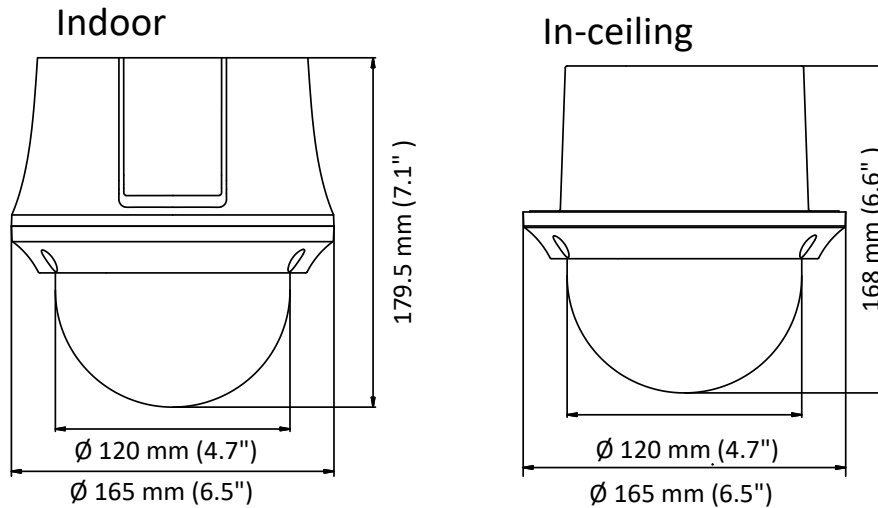

Order Model

DS-2AE4215T-A3

Dimensions